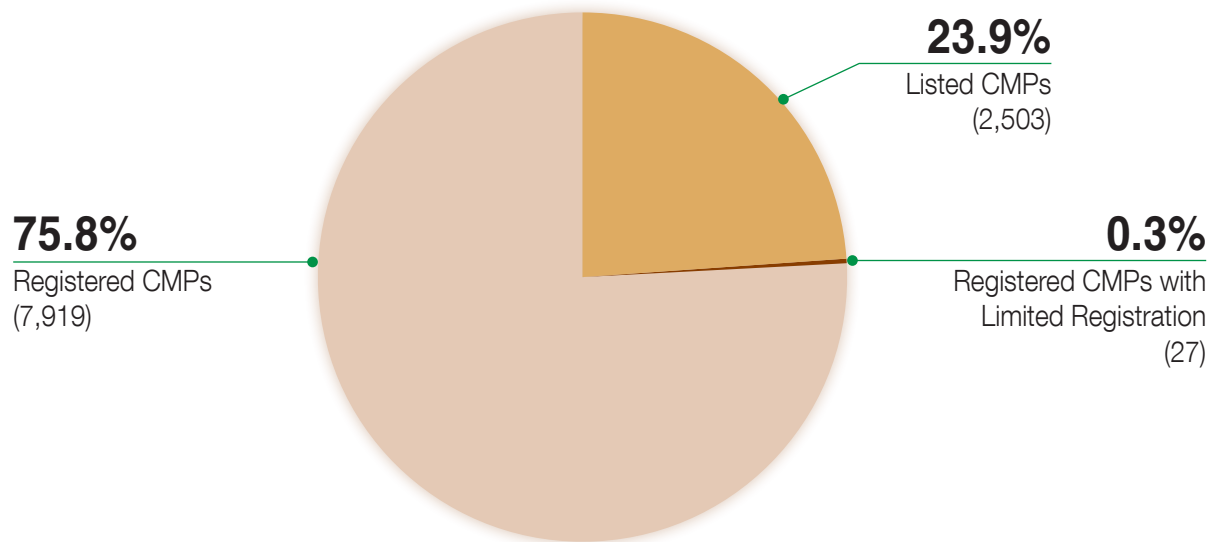

Table 2

Numbers of Chinese Medicine Practitioners (as at 31 December 2020)

Table 2(1) Numbers of CMPs

Numbers of CMPs: 10,449

Table 2(2) Registration Channel of Registered CMPs

Numbers of Registered CMPs: 7,919