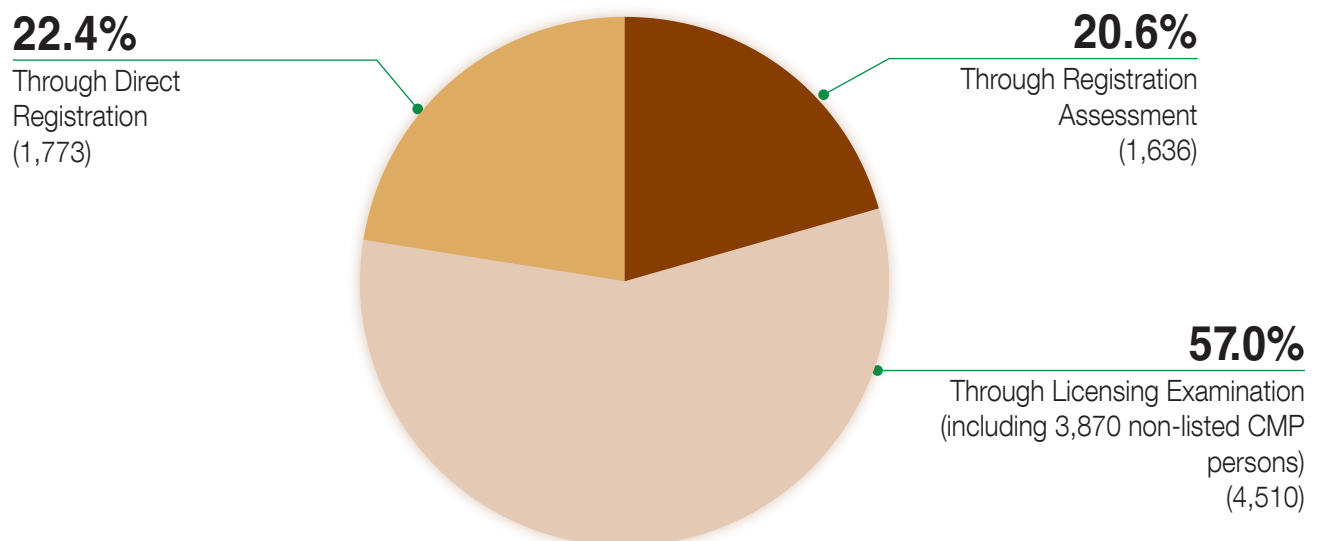

Table 2

Numbers of Chinese Medicine Practitioners (as at 31 December 2020)

Table 2(1) Numbers of CMPs

Numbers of CMPs: 10,449

Table 2(2) Registration Channel of Registered CMPs

Numbers of Registered CMPs: 7,919